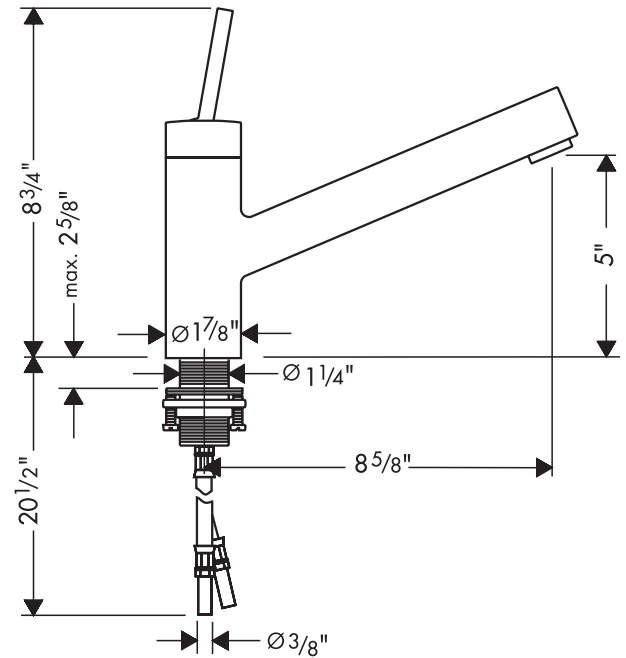

Axor Starck Kitchen Faucet

10801001

Available in Chrome

Product Specification

Solid brass

Single control operation

Ceramic cartridge

Spout swivels 360°

Cascade no-clog aerator

Flow rate 2.2 gpm

Hole size in mounting surface 1 3/8"

Max. mounting surface depth 2 5/8"

3/8" supply hoses – requires 3/8" compression fittings (not included)

hansgrohe